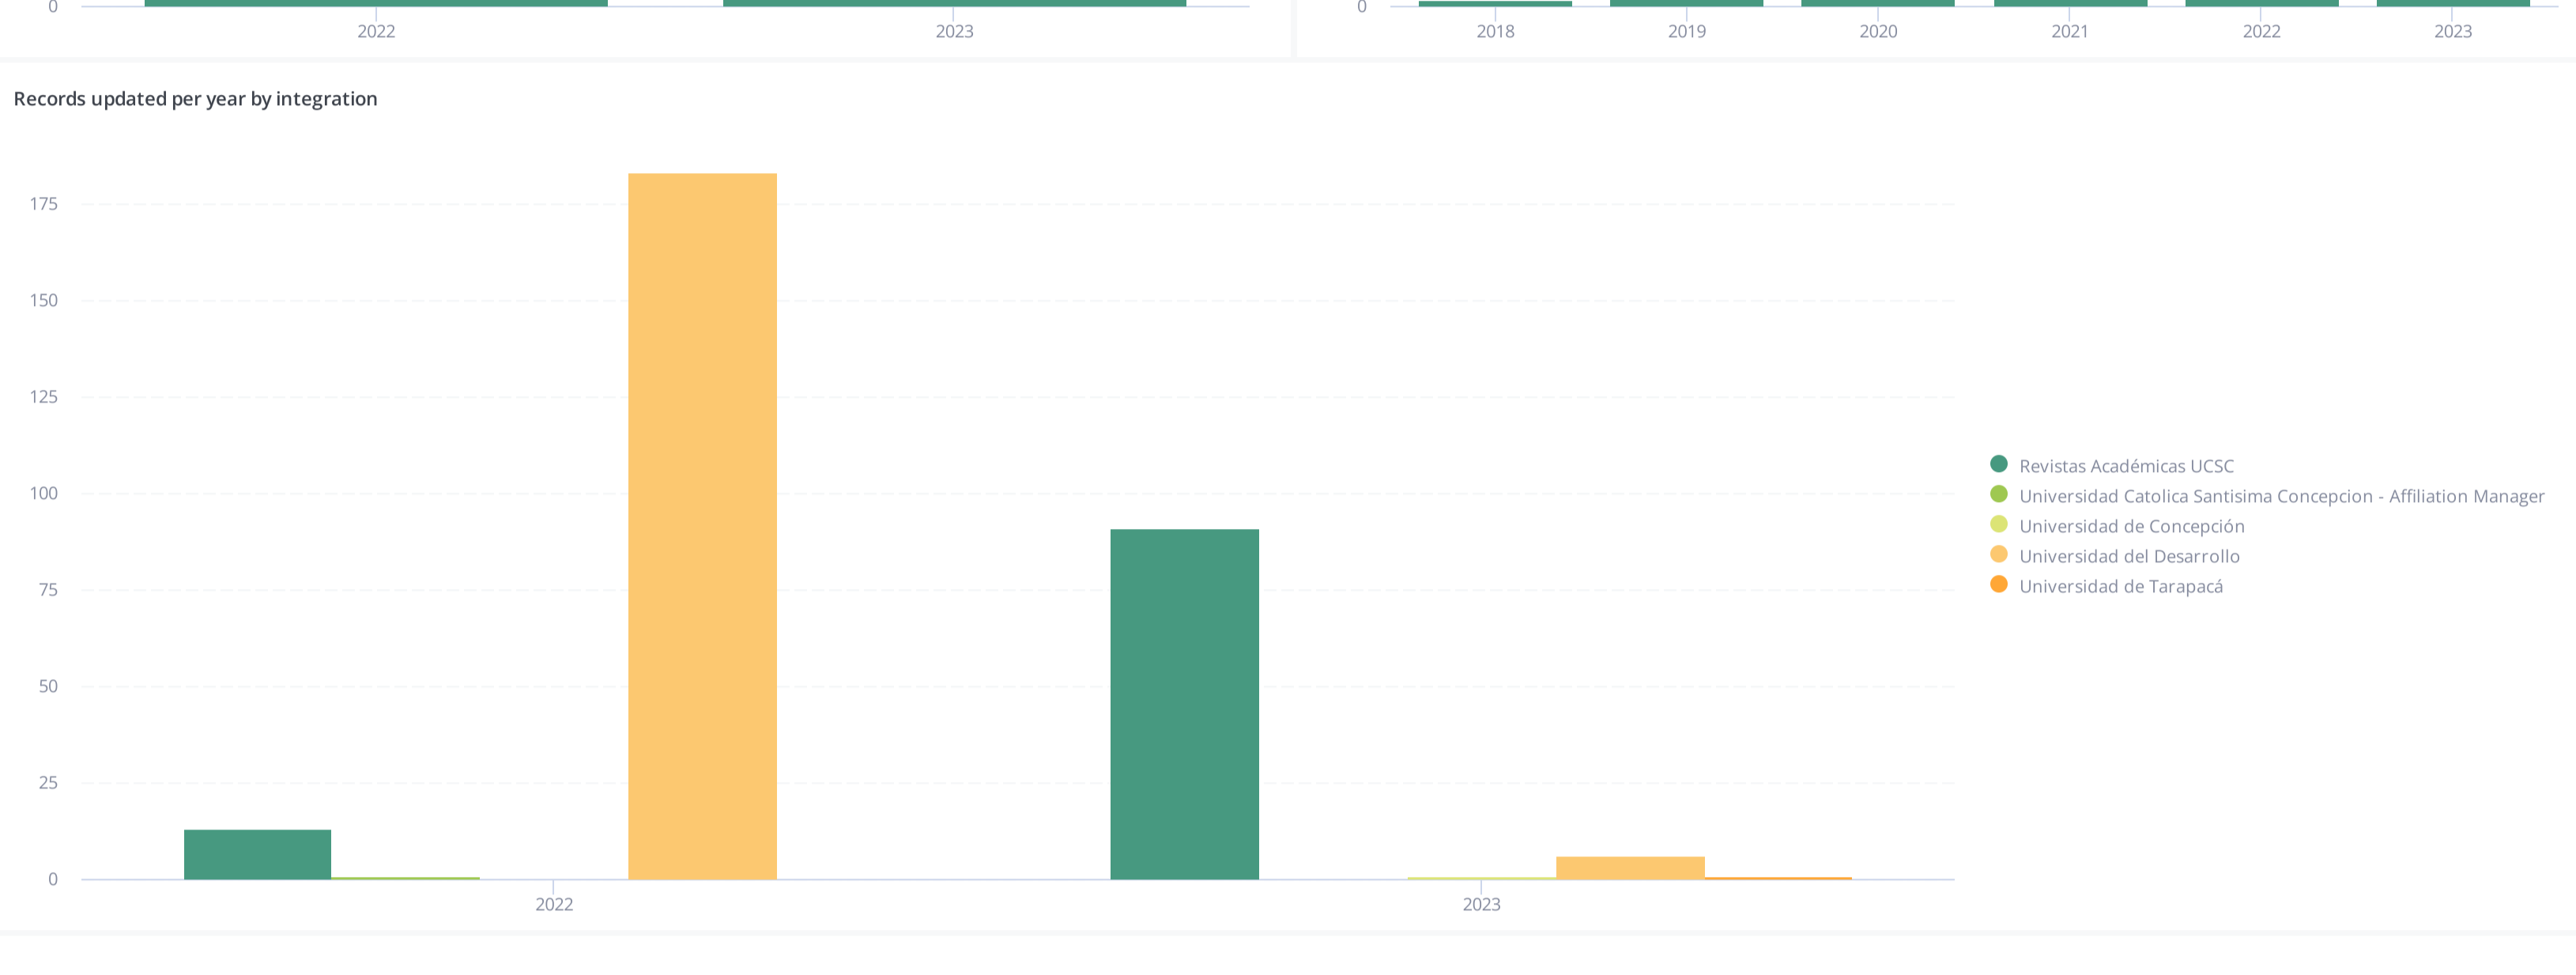

Affiliations

The affiliations your integrations have added to the ORCID registry