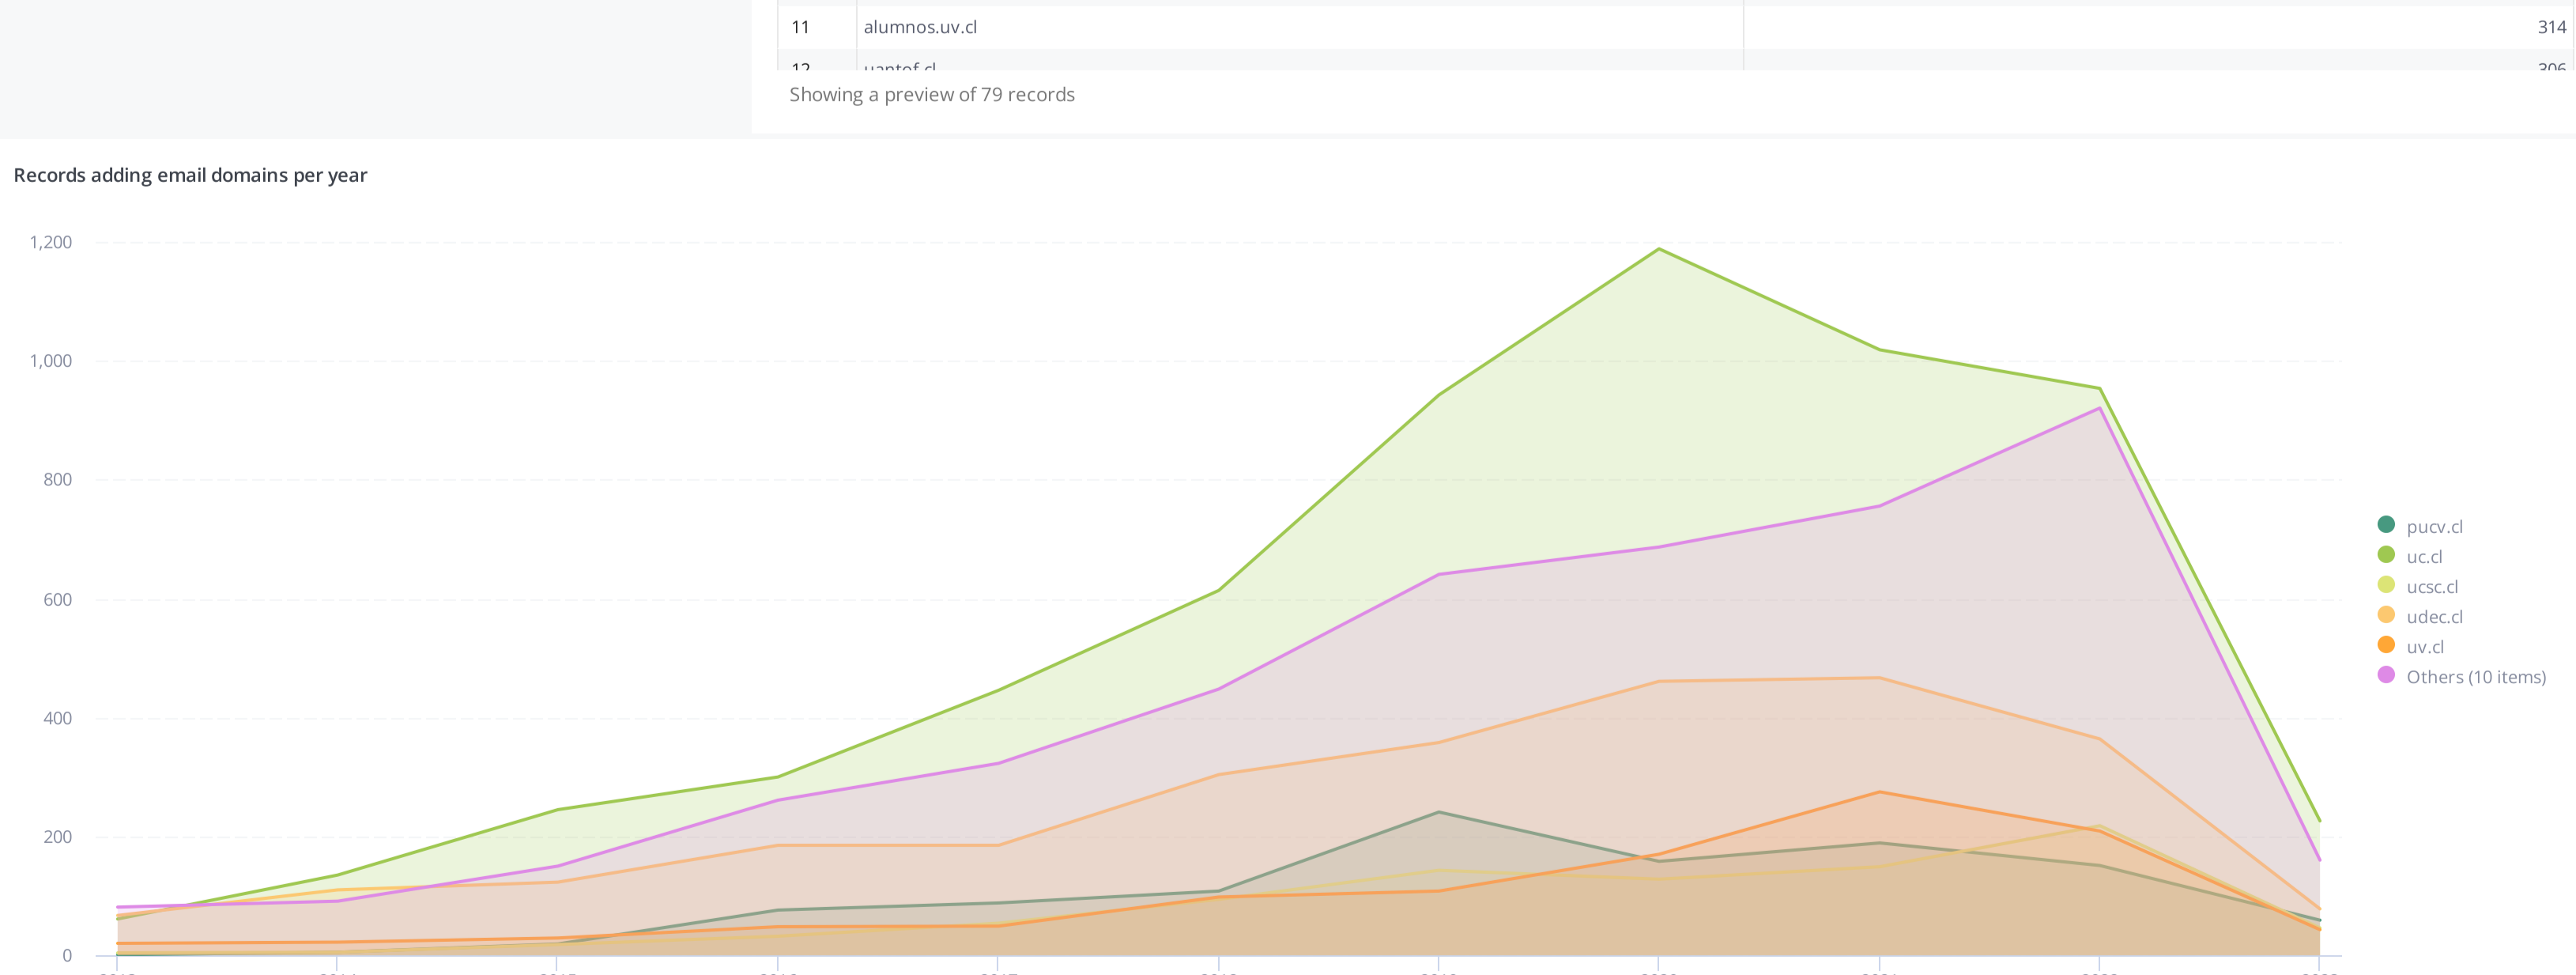

Email Domain

The number of ORCID records connected to your email domains

Consortia Country	Total IDs affiliated with country	Current affiliations (for all IDs with country)
CL	29.14K	<table border="1"> <thead> <tr> <th>Organization name</th> <th>ORCID IDs</th> <th>Org ID Type</th> <th>Org ID</th> </tr> </thead> <tbody> <tr><td>1</td><td>Universidad de Chile</td><td>2,130</td><td>RINGGOLD</td><td>14855</td></tr> <tr><td>2</td><td>Pontificia Universidad Católica de Chile</td><td>1,613</td><td>RINGGOLD</td><td>28033</td></tr> <tr><td>3</td><td>Universidad de Concepción</td><td>1,098</td><td>RINGGOLD</td><td>28056</td></tr> <tr><td>4</td><td>Universidad de Santiago de Chile</td><td>699</td><td>RINGGOLD</td><td>28065</td></tr> <tr><td>5</td><td>Pontificia Universidad Católica de Valparaíso</td><td>562</td><td>RINGGOLD</td><td>28047</td></tr> <tr><td>6</td><td>Universidad Andrés Bello</td><td>527</td><td>RINGGOLD</td><td>28087</td></tr> <tr><td>7</td><td>Universidad de Valparaíso</td><td>439</td><td>RINGGOLD</td><td>28068</td></tr> <tr><td>8</td><td>Universidad Austral de Chile</td><td>390</td><td>RINGGOLD</td><td>28040</td></tr> <tr><td>9</td><td>Universidad de Chile</td><td>354</td><td>FUNDFREF</td><td>https://dx.doi.org/10.13039/501100005853</td></tr> <tr><td>10</td><td>Universidad de La Frontera</td><td>351</td><td>FUNDFREF</td><td>https://dx.doi.org/10.13039/501100005916</td></tr> <tr><td>11</td><td>Universidad Austral de Chile</td><td>325</td><td>FUNDFREF</td><td>https://dx.doi.org/10.13039/501100009823</td></tr> <tr><td>12</td><td>Universidad de Yalca</td><td>295</td><td>RINGGOLD</td><td>28066</td></tr> <tr><td>13</td><td>Universidad Católica de la Santísima Concepción</td><td>286</td><td>RINGGOLD</td><td>28045</td></tr> <tr><td>14</td><td>Universidad del Desarrollo</td><td>281</td><td>ROR</td><td>https://ror.org/05933v83</td></tr> <tr><td>15</td><td>Universidad Técnica Federico Santa María</td><td>277</td><td>RINGGOLD</td><td>28090</td></tr> <tr><td>16</td><td>Universidad Católica del Maule</td><td>253</td><td>RINGGOLD</td><td>28048</td></tr> <tr><td>17</td><td>Universidad de La Frontera</td><td>251</td><td>RINGGOLD</td><td>28057</td></tr> </tbody> </table>
IDs with country code	Total IDs affiliated with country (Current)	
16.59K	19.20K	

Showing a preview of 1220 records