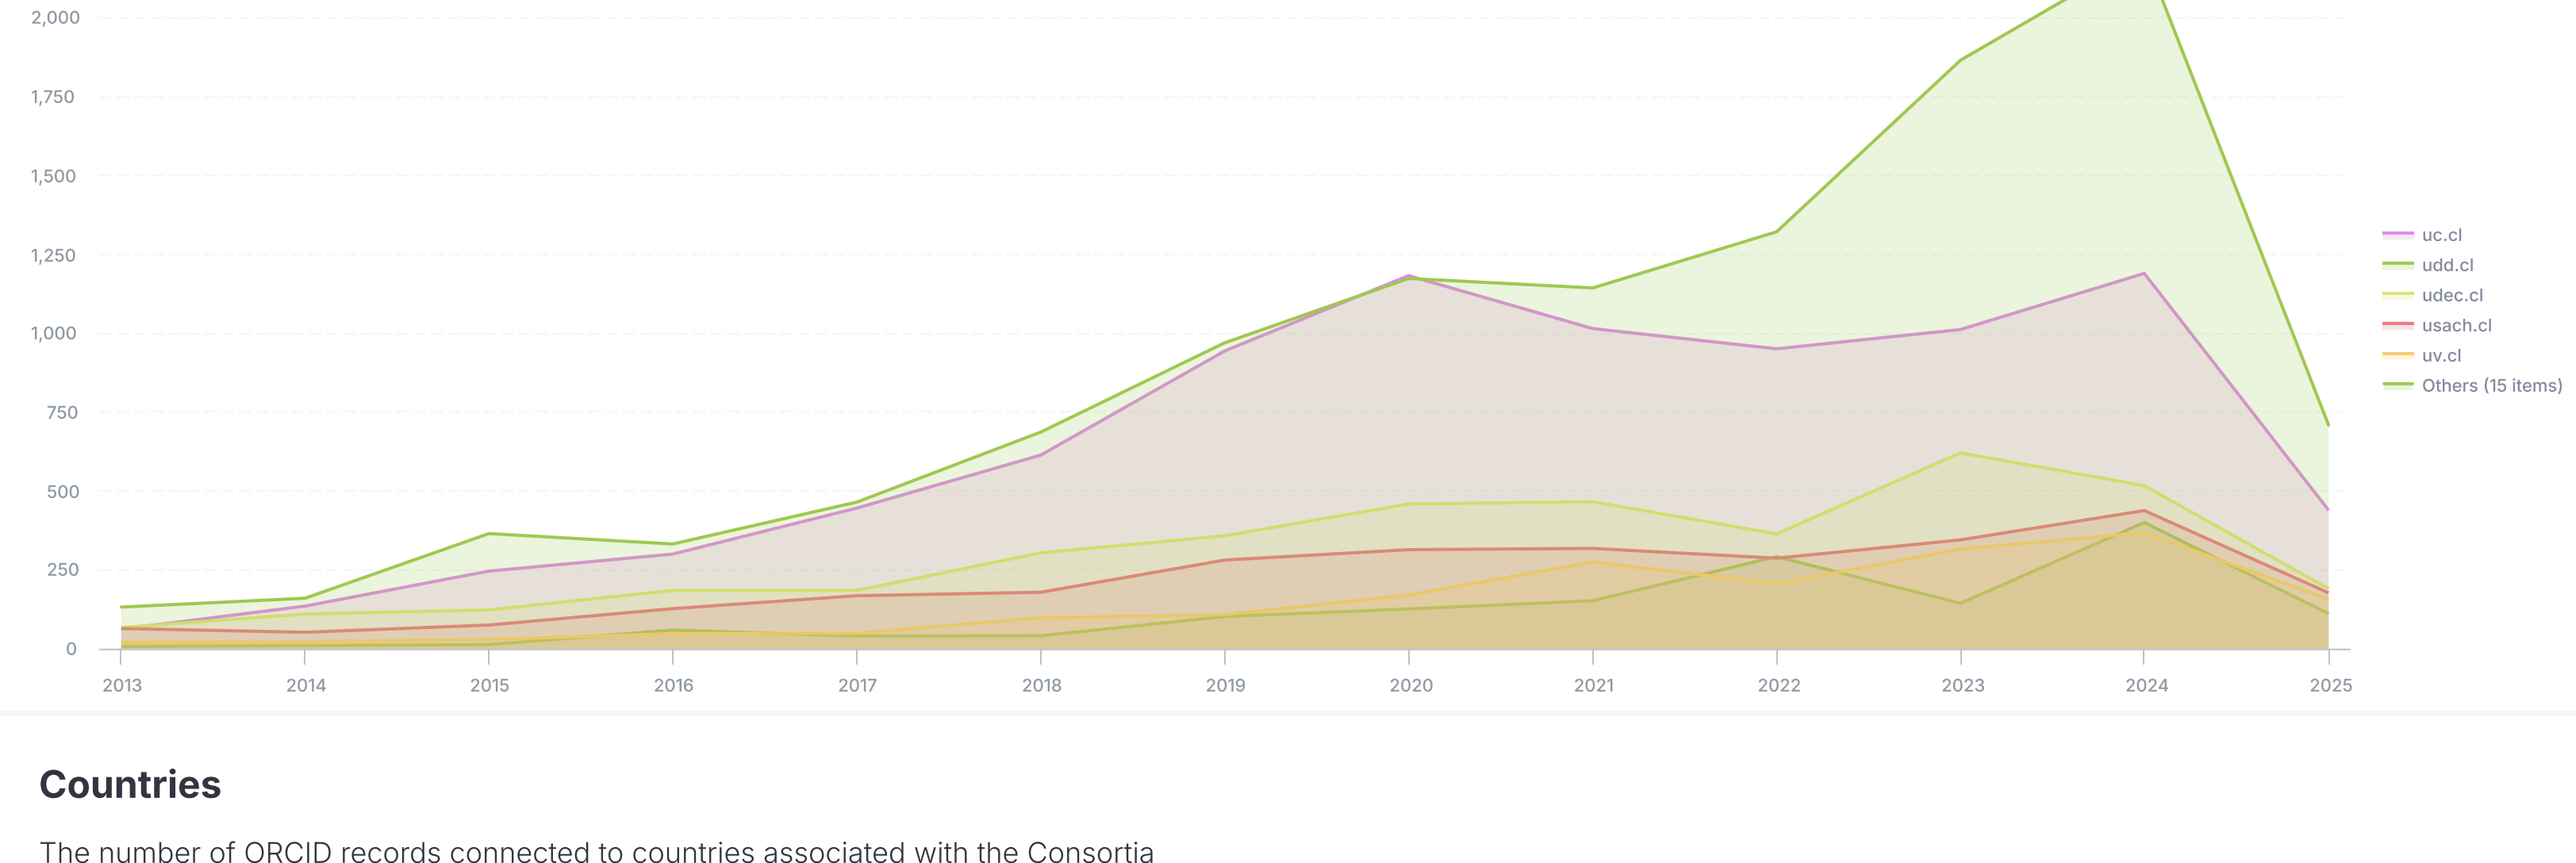

Email Domain

The number of ORCID records connected to your email domains

Countries

The number of ORCID records connected to countries associated with the Consortia

Consortia Country	Total IDs affiliated with country	Current affiliations (for all IDs with country)
CL	53.65K	<table border="1"> <thead> <tr> <th>Organization name</th> <th>ORCID IDs</th> <th>Org ID Type</th> <th>Org ID</th> </tr> </thead> <tbody> <tr><td>1</td><td>University of Chile</td><td>ROR</td><td>https://ror.org/047gc3g35</td></tr> <tr><td>2</td><td>Pontificia Universidad Católica de Chile</td><td>ROR</td><td>https://ror.org/04teyv511</td></tr> <tr><td>3</td><td>Universidad de Chile</td><td>RINGGOLD</td><td>14655</td></tr> <tr><td>4</td><td>University of Concepción</td><td>ROR</td><td>https://ror.org/0460jg73</td></tr> <tr><td>5</td><td>Pontificia Universidad Católica de Chile</td><td>ROR</td><td>28033</td></tr> <tr><td>6</td><td>Universidad Andrés Bello</td><td>ROR</td><td>https://ror.org/01qg57711</td></tr> <tr><td>7</td><td>Universidad del Desarrollo</td><td>ROR</td><td>https://ror.org/05y33vv63</td></tr> <tr><td>8</td><td>Universidad de Concepción</td><td>RINGGOLD</td><td>28056</td></tr> <tr><td>9</td><td>Universidad de Santiago de Chile</td><td>ROR</td><td>https://ror.org/02ma57s9f</td></tr> <tr><td>10</td><td>University of Valparaíso</td><td>ROR</td><td>https://ror.org/00h9yb69</td></tr> <tr><td>11</td><td>Universidad Santo Tomás</td><td>ROR</td><td>https://ror.org/02vbtz072</td></tr> <tr><td>12</td><td>San Sebastián Santo Tomás</td><td>ROR</td><td>https://ror.org/04jwme52</td></tr> <tr><td>13</td><td>Universidad de Santiago de Chile</td><td>RINGGOLD</td><td>28065</td></tr> <tr><td>14</td><td>Universidad Mayor</td><td>ROR</td><td>https://ror.org/00gn4417</td></tr> <tr><td>15</td><td>Universidad de Chile</td><td>FUNDRIF</td><td>https://dx.doi.org/10.13039/501100001584</td></tr> <tr><td>16</td><td>Austral University of Chile</td><td>ROR</td><td>https://ror.org/029ycp228</td></tr> </tbody> </table> Showing a preview of 1384 records
IDs with country code	Total IDs affiliated with country (Current)	
22.07K	39.78K	
Active IDs with country code		
13.93K