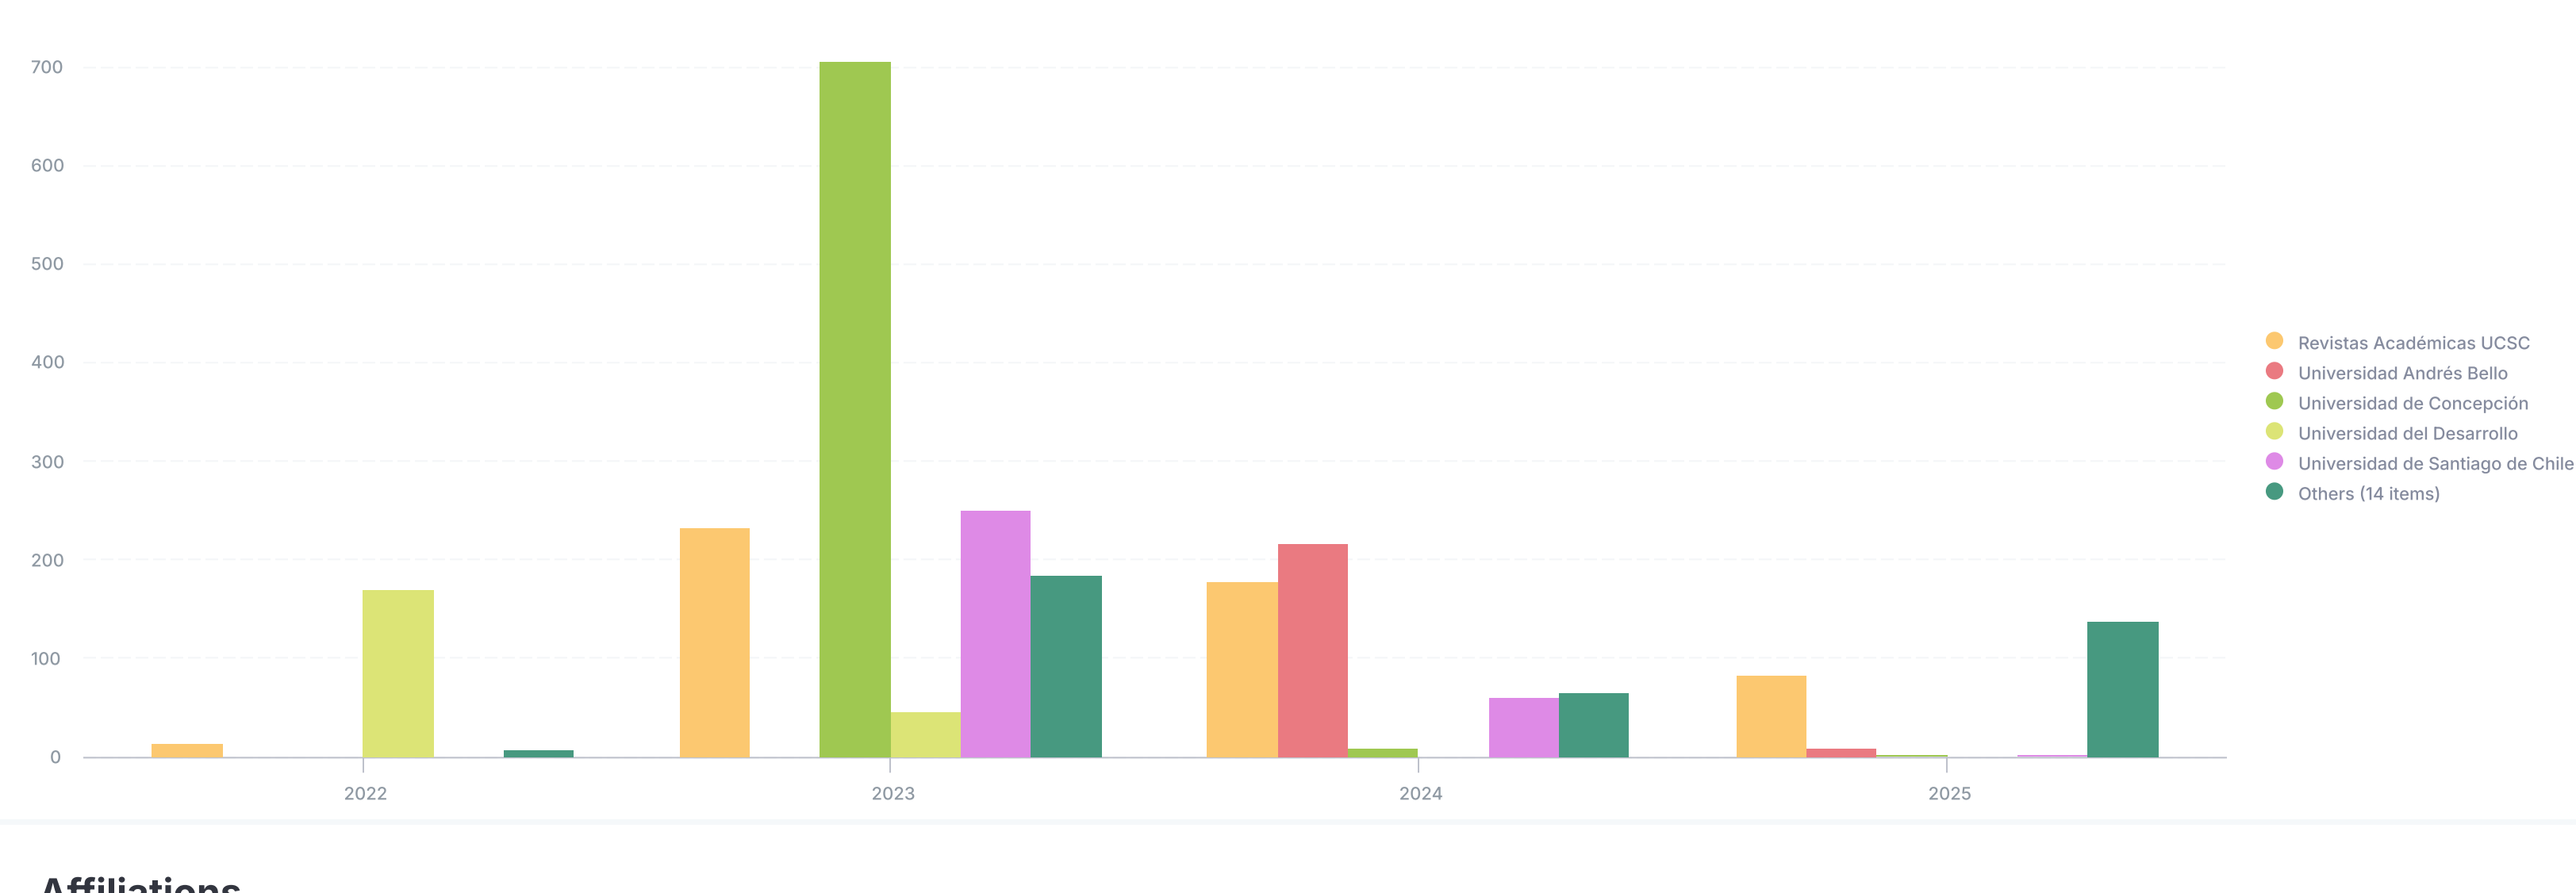

Affiliations

The affiliations your integrations have added to the ORCID registry