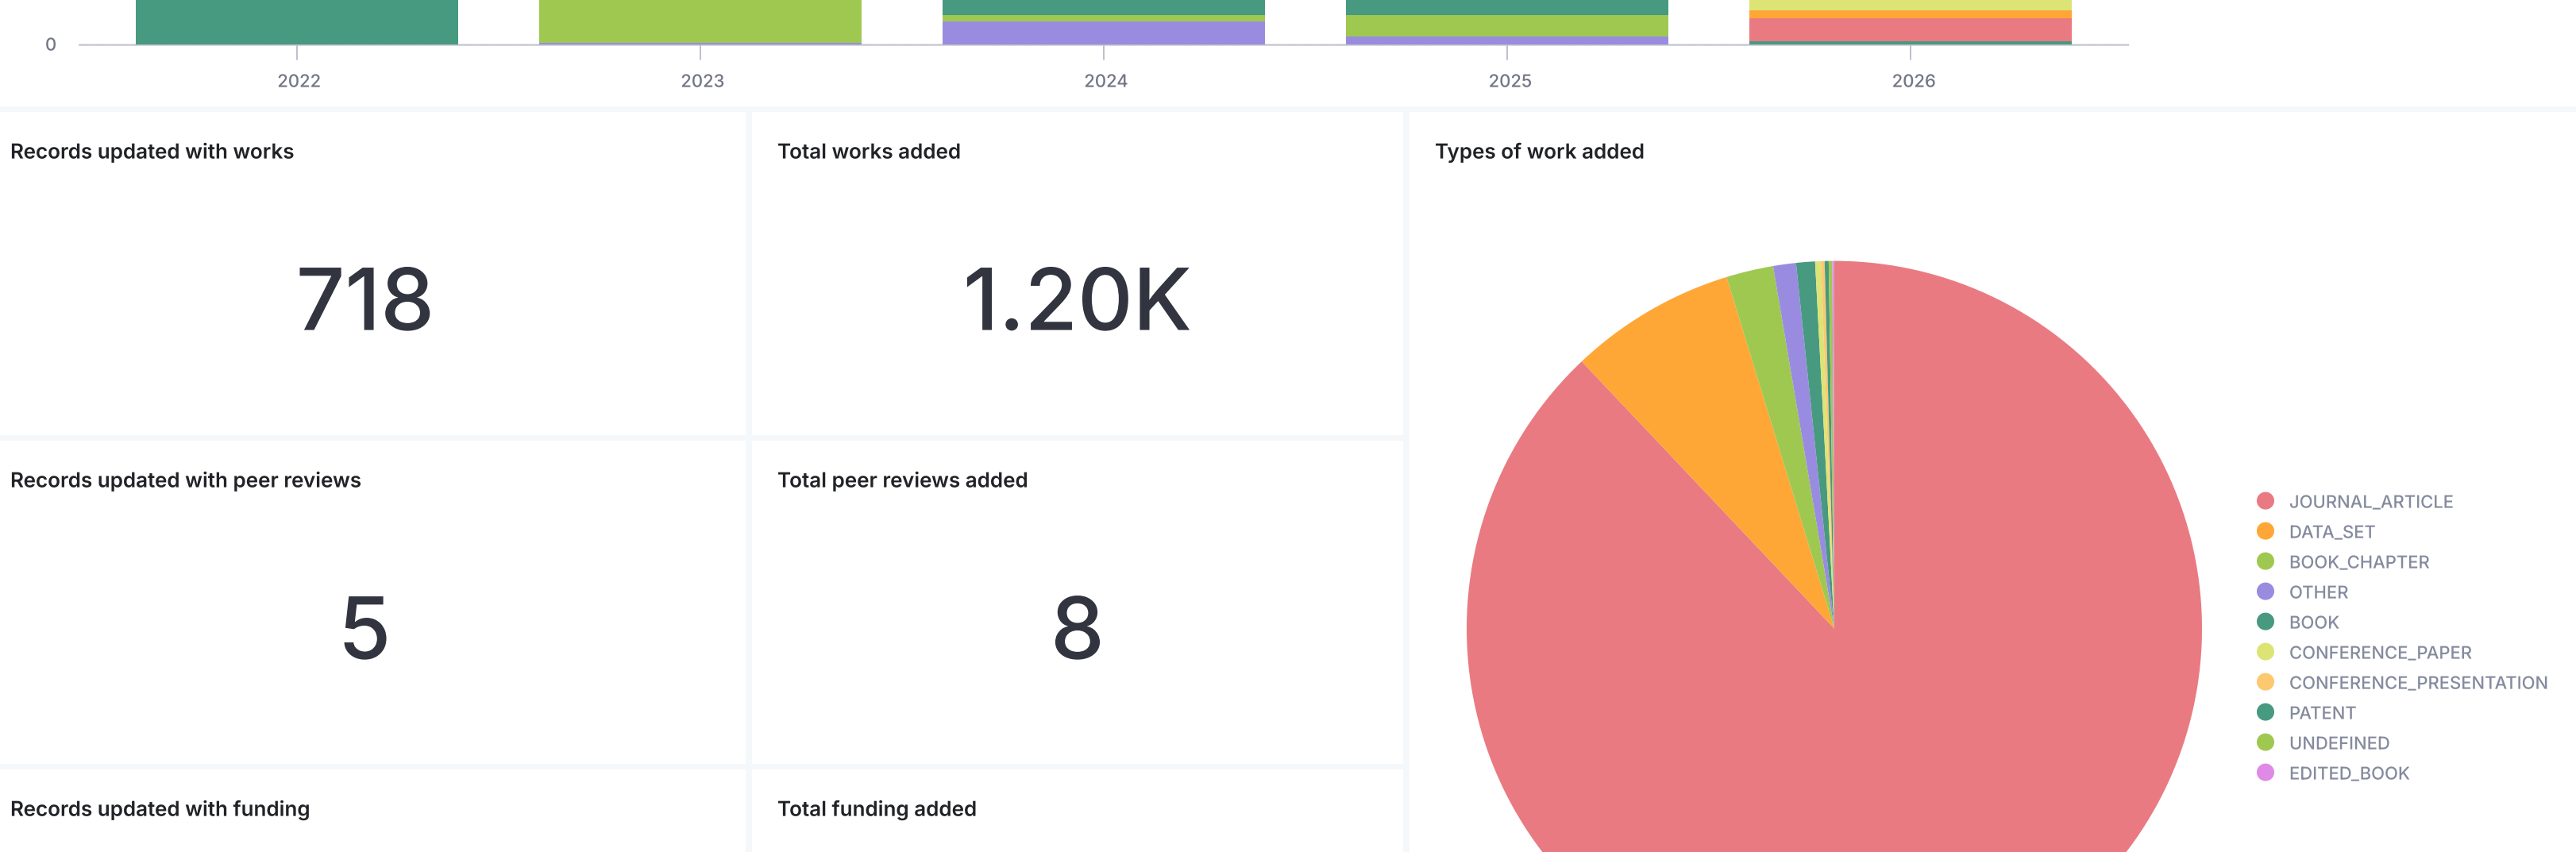

Other items added

What kinds of information have your integrations added to the ORCID registry

Email Domain

The number of ORCID records connected to your email domains