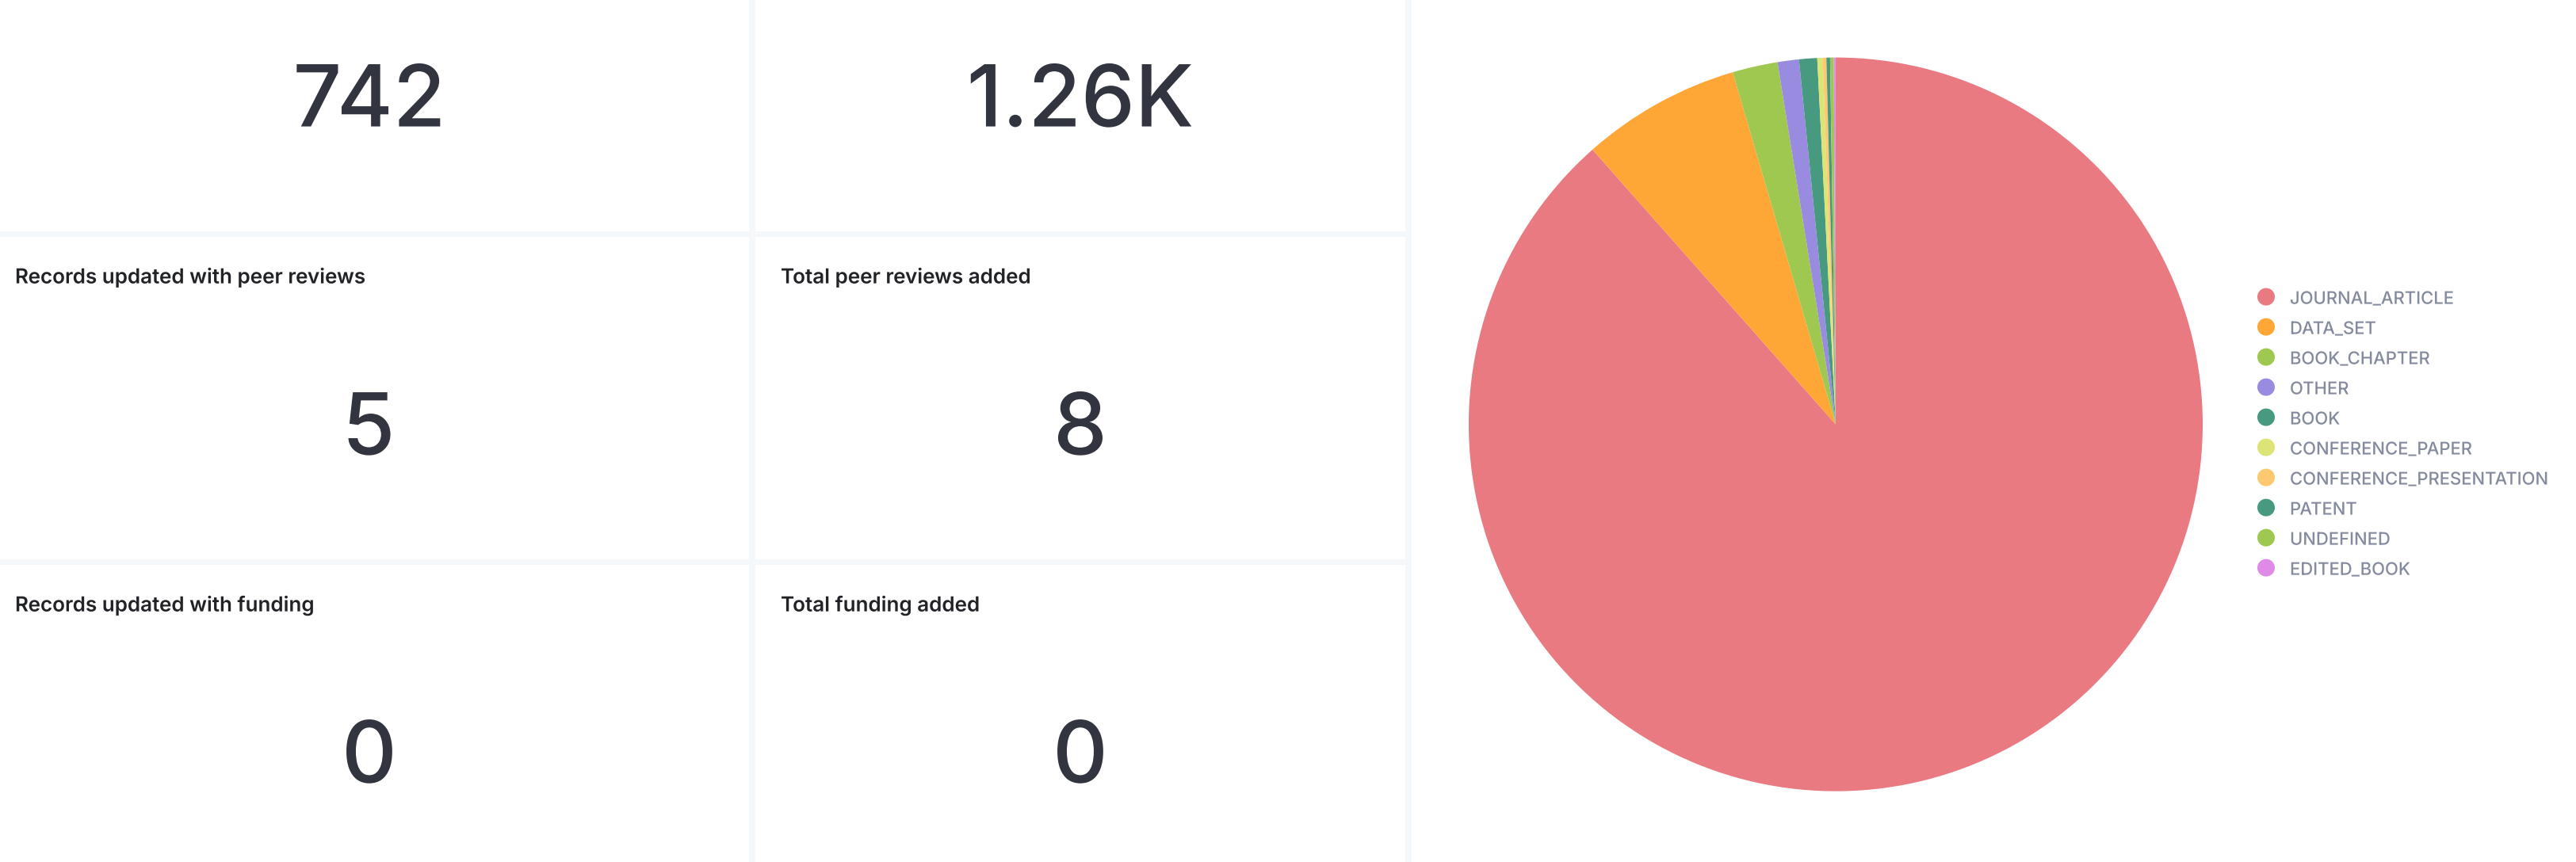

Showing a preview of 45 records

Records updated

The number of records your integrations have updated

Affiliations

The affiliations your integrations have added to the ORCID registry

Consortia members adding affiliations

Showing 15 out of 15 records

Org Identifiers added

Org ID Name	Supplied Name	Count of Id	Source Type	Source Id
1 University of Concepción	UNIVERSIDAD DE CONCEPCION	707	ROR	https://ror.org/0480jg973
2 Universidad de Santiago de Chile	Universidad de Santiago de Chile	311	ROR	https://ror.org/02ma57s91
3 Universidad Andrés Bello	Universidad Andrés Bello	204	ROR	https://ror.org/01qg57m71
4 Universidad del Desarrollo	Universidad del Desarrollo	179	ROR	https://ror.org/05q3vw83
5 University of Valparaiso	Universidad de Valparaíso	169	ROR	https://ror.org/00h9yb69
6 University of Atacama	Universidad de Atacama	125	ROR	https://ror.org/022yrs73
7 University of Talca	Universidad de Talca	102	ROR	https://ror.org/01s4gq44
8 Universidad Andrés Bello	Universidad Andrés Bello	51	ROR	https://ror.org/07qg5771
9 Universidad del Desarrollo	Clinica Alemana	27	ROR	https://ror.org/05q3vw83
10 Universidad de Los Andes, Chile	Universidad de los Andes	2	ROR	https://ror.org/03vq8b84
11 University of Talca	University of Talca	2	ROR	https://ror.org/01s4gq44

Showing 24 out of 24 records

Other items added

What kinds of information have your integrations added to the ORCID registry

Email Domain

The number of ORCID records connected to your email domains

Countries